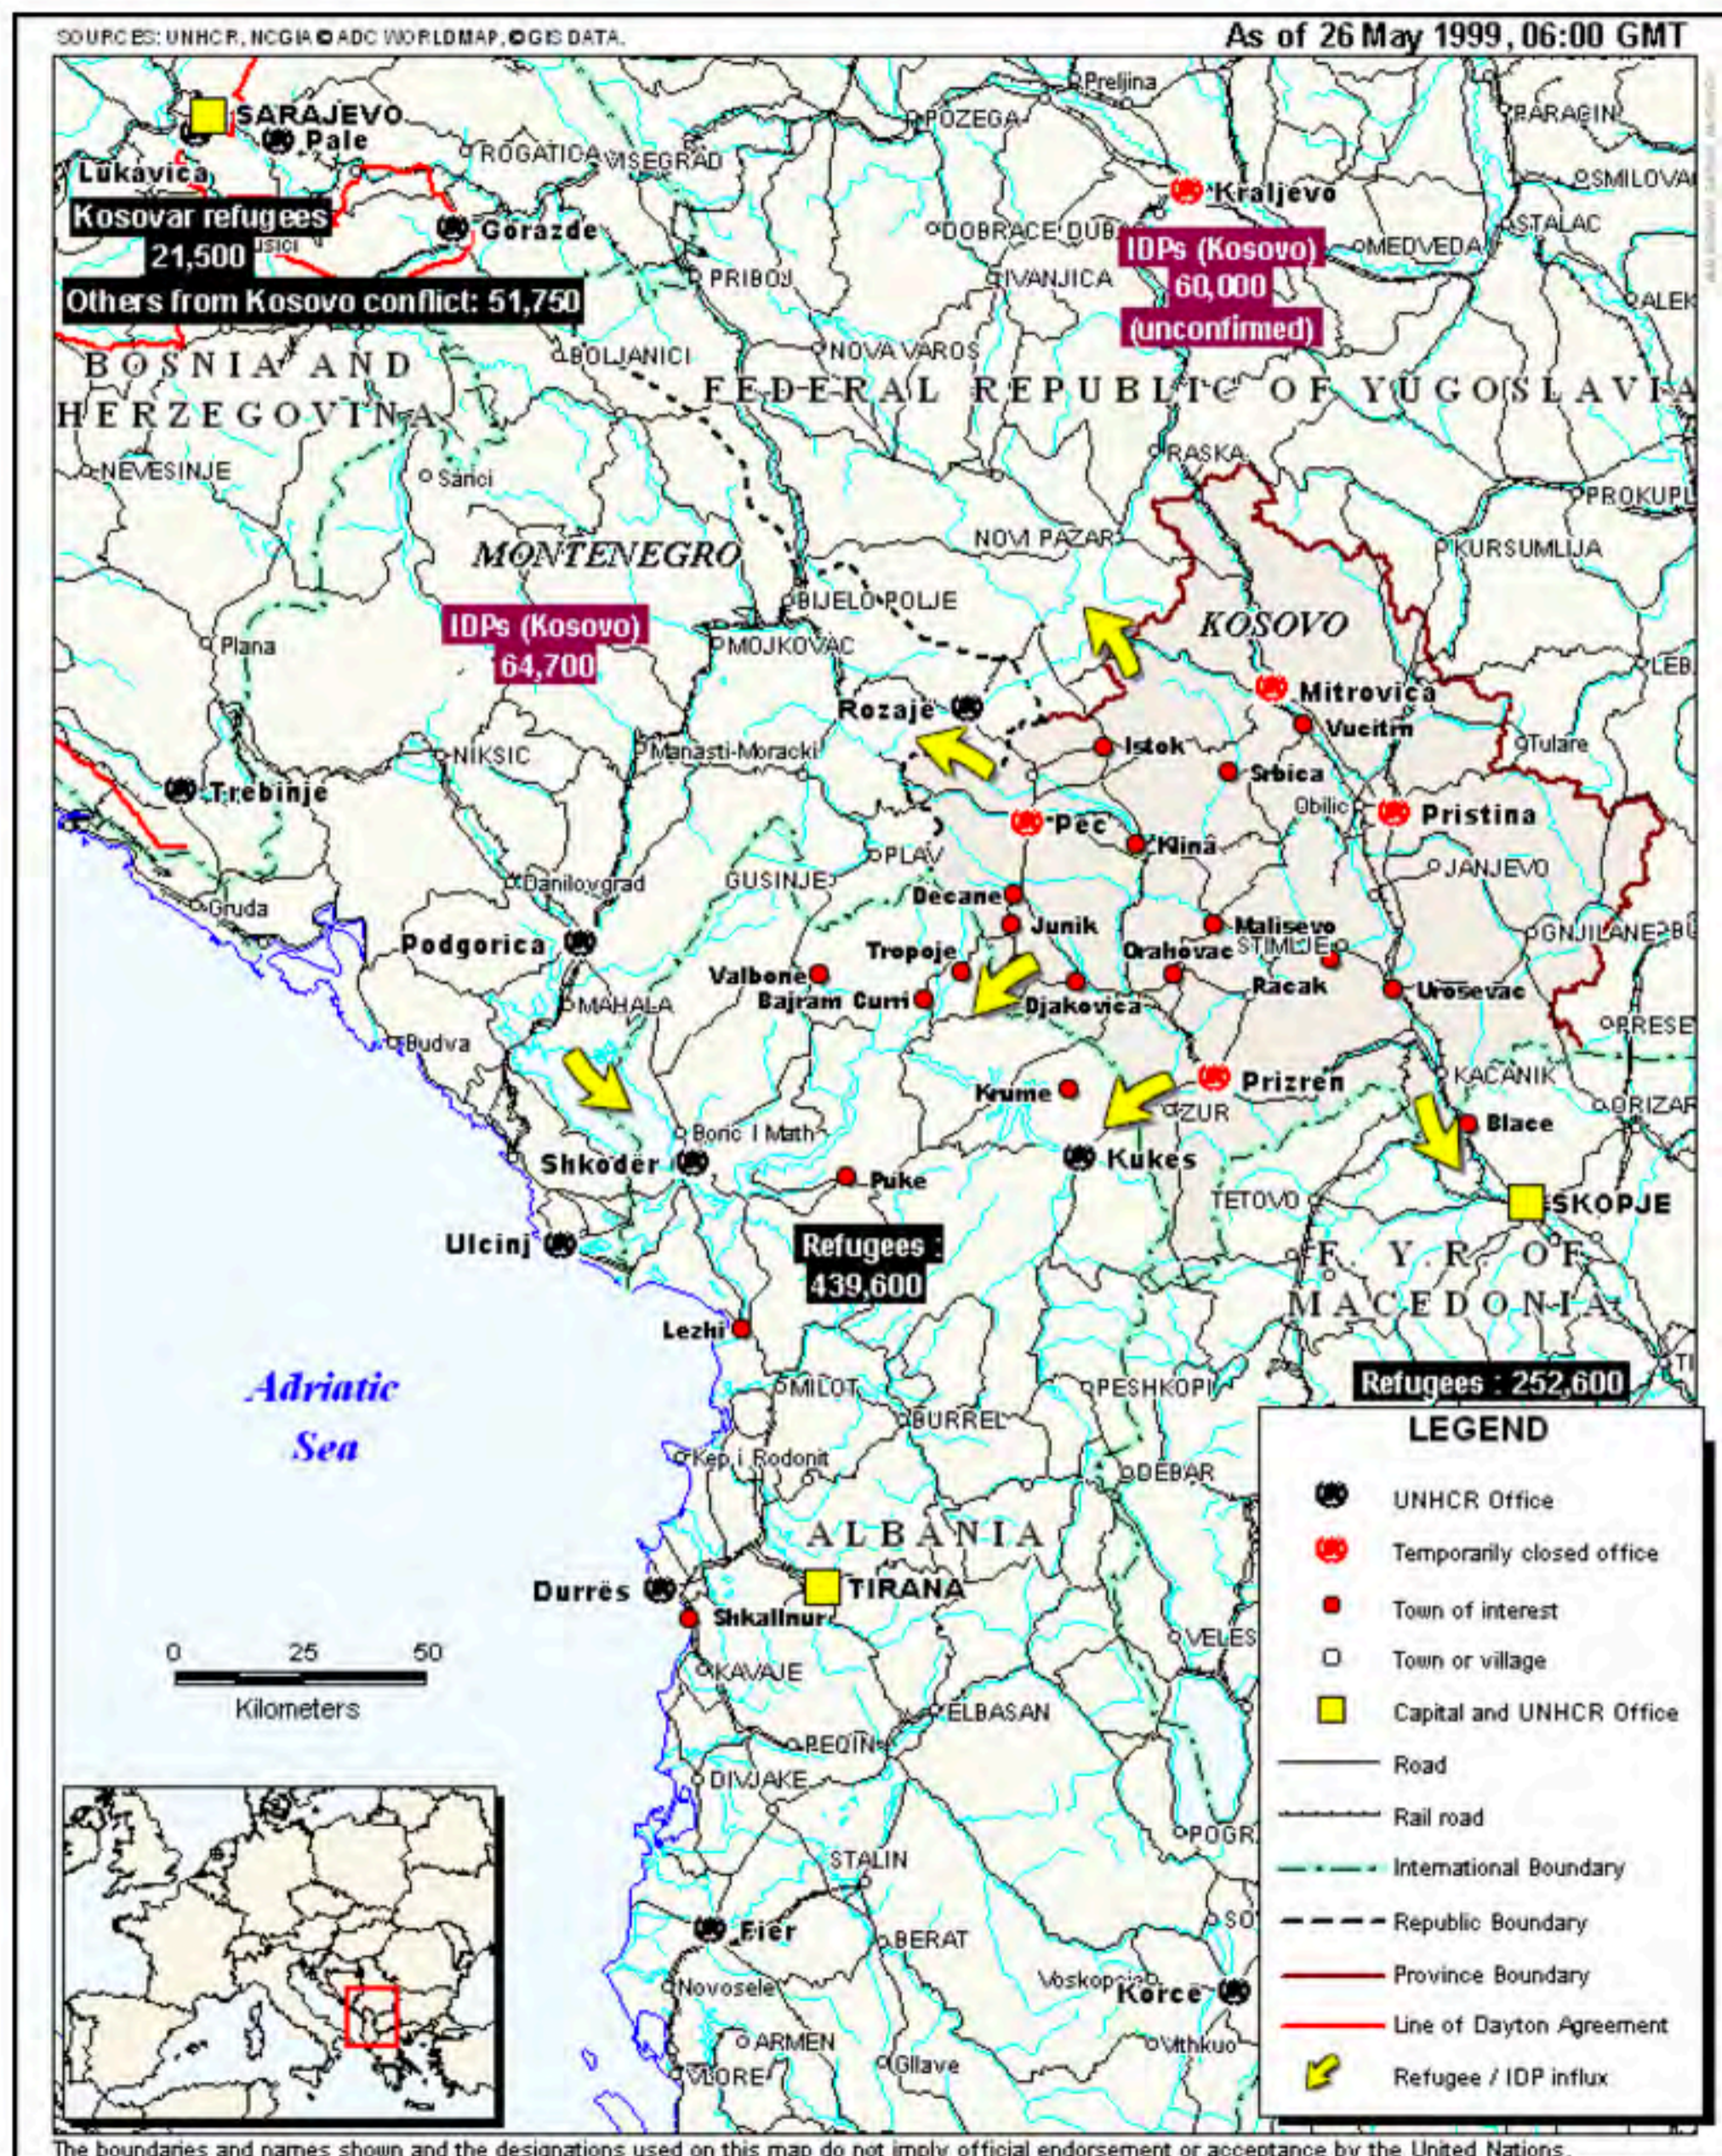

Kosovo Crisis Update

Source: <http://www.unhcr.ch/news/media/sitmap.htm>

Accessed 26 May 1999

Situation Map

N.B. UNHCR'S CAPACITY TO MONITOR THE SITUATION WITHIN THE FEDERAL REPUBLIC OF YUGOSLAVIA IS LIMITED, OWING TO THE TEMPORARY RELOCATION OF ITS STAFF. THE FIGURES REPORTED ON THIS MAP HAVE TO BE CONSIDERED AS ESTIMATES.